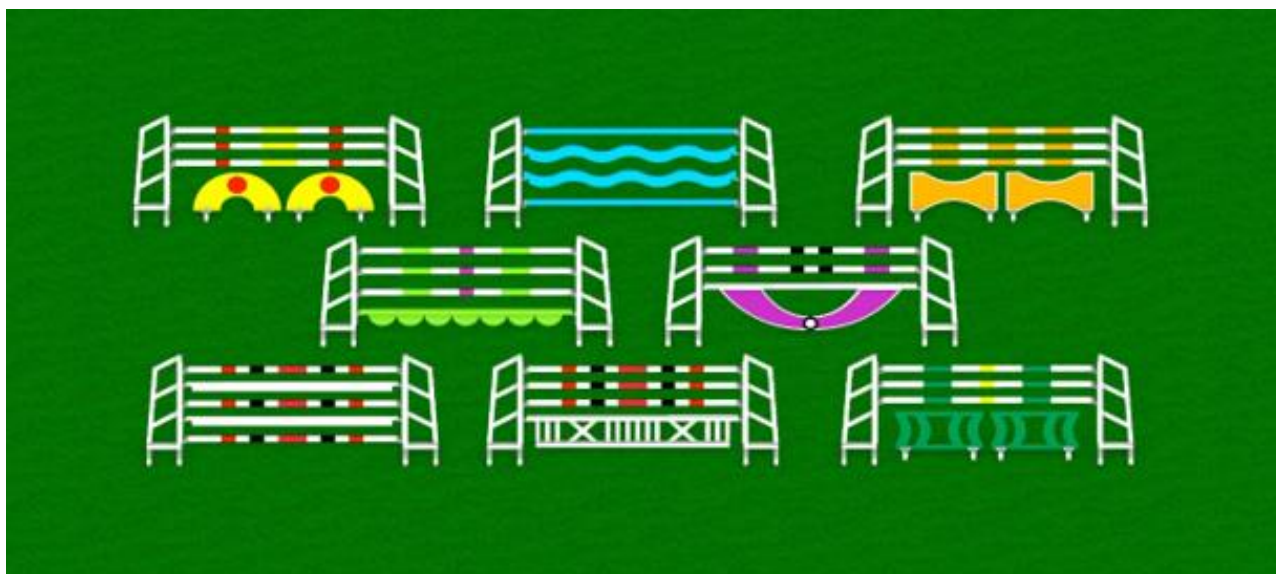

Training Set "8" Aluminum

All jumps are equipped with 4 poles. Fillers with aluminum-feet.

16	Alu-Training Wings	50 x 160 cm	white	
1	Filler	2 pcs.	green, alu-feet	
1	Filler	2 pcs.	yellow-red, alu-feet	
1	Filler	2 pcs.	orange-white, alu-feet	
1	Gate	40 x 300 cm	white	
1	Gate	60 x 300 cm	purple-black-white	
1	Plank	30 x 300 cm	light green	
2	Wave Planks	20 x 300 cm	light blue	
2	Planks	14,5 x 300 cm	white	
32	Poles	300 cm	crosswood/quarter cut timber	
64	Cups	20 mm		