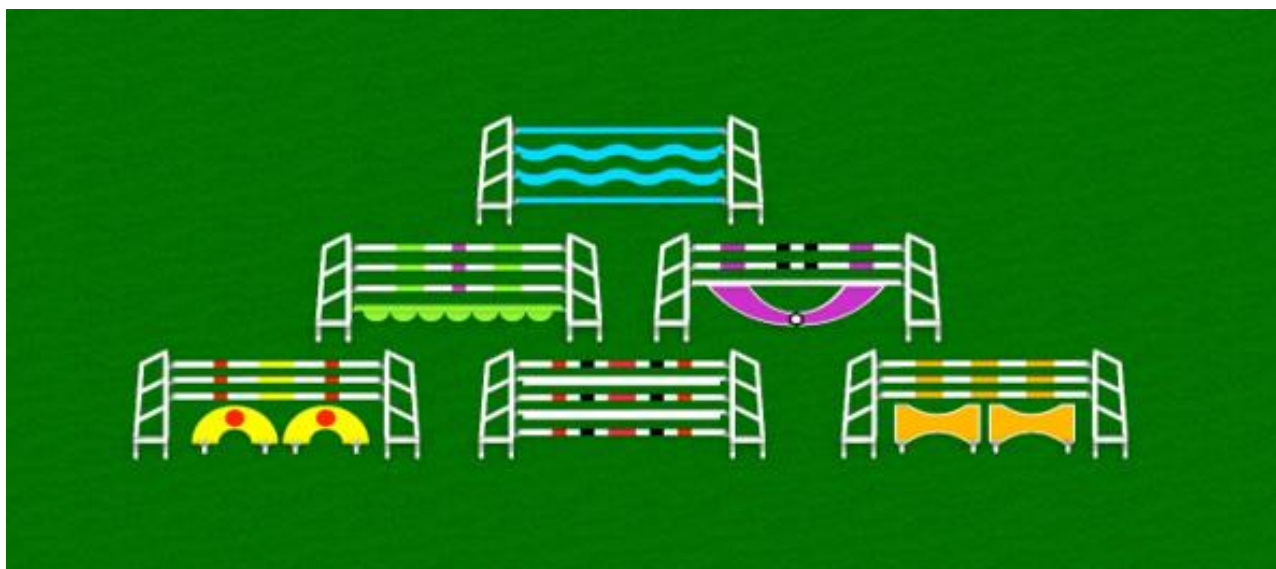

Training Set "6" Aluminum

All jumps are equipped with 4 poles. Fillers with aluminum-feet.

12	Alu-Training Wings	50 x 160 cm	white	
1	Filler	2 pcs.	yellow-red, alu-feet	
1	Filler	2 pcs.	orange-white, alu-feet	
1	Gate	60 x 300 cm	purple-black-white	
1	Plank	30 x 300 cm	light green	
2	Wave Planks	20 x 300 cm	light blue	
2	Planks	14,5 x 300 cm	white	
24	Poles	300 cm	crosswood/quarter Cut timber	
48	Cups	20 mm		