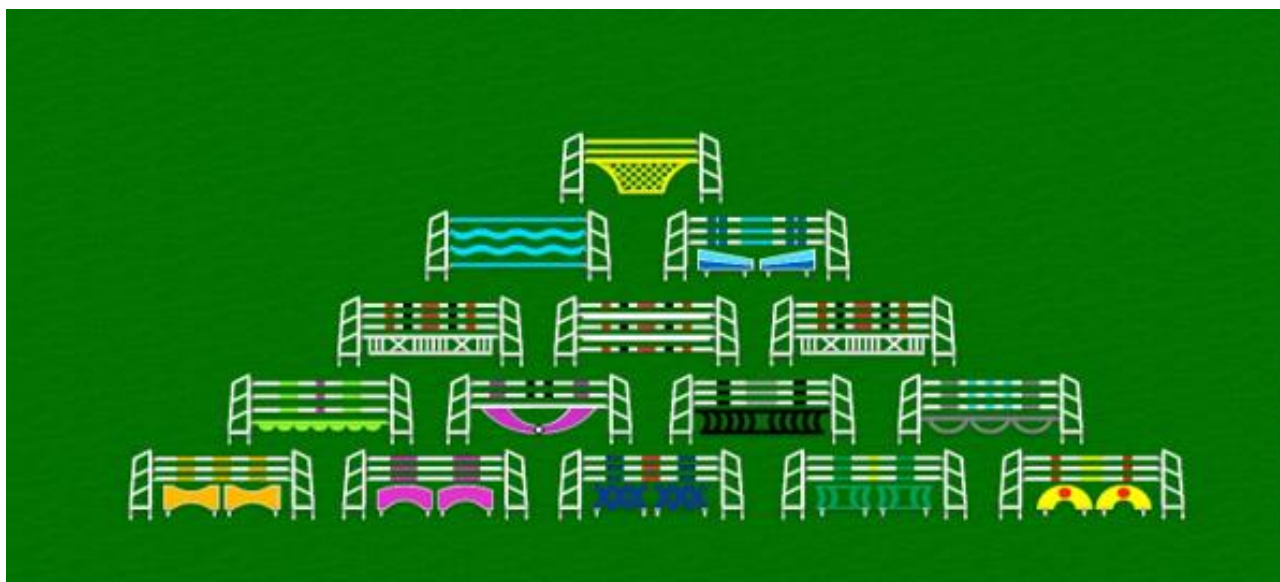

Training Set "15" Aluminum

*14 jumps are equipped with 4 poles each, the yellow narrow jump on top with 4 poles and 1 gate.
 Fillers with aluminum-feet.*

30	Alu-Training Wings	50 x 160 cm	white	
1	Filler	2 pcs.	dark blue, alu-feet	
1	Filler	2 pcs.	pink-white, alu-feet	
1	Filler	2 pcs.	blue-light blue-white, alu-feet	
1	Filler	2 pcs.	green, alu-feet	
1	Filler	2 pcs.	yellow-red, alu-feet	
1	Filler	2 pcs.	orange-white, alu-feet	
2	Gates	40 x 300 cm	white	
1	Gate	50 x 300 cm	black	
1	Gate	50 x 300 cm	grey	
1	Gate	60 x 300 cm	purple-black-white	
1	Gate	100 x 250 cm	yellow	
1	Plank	30 x 300 cm	light green	
2	Wave Planks	20 x 300 cm	light blue	
2	Planks	14,5 x 300 cm	white	
56	Poles	300 cm	crosswood/quarter cut timber	
4	Poles	250 cm	crosswood/quarter cut timber	
120	Cups	20 mm		