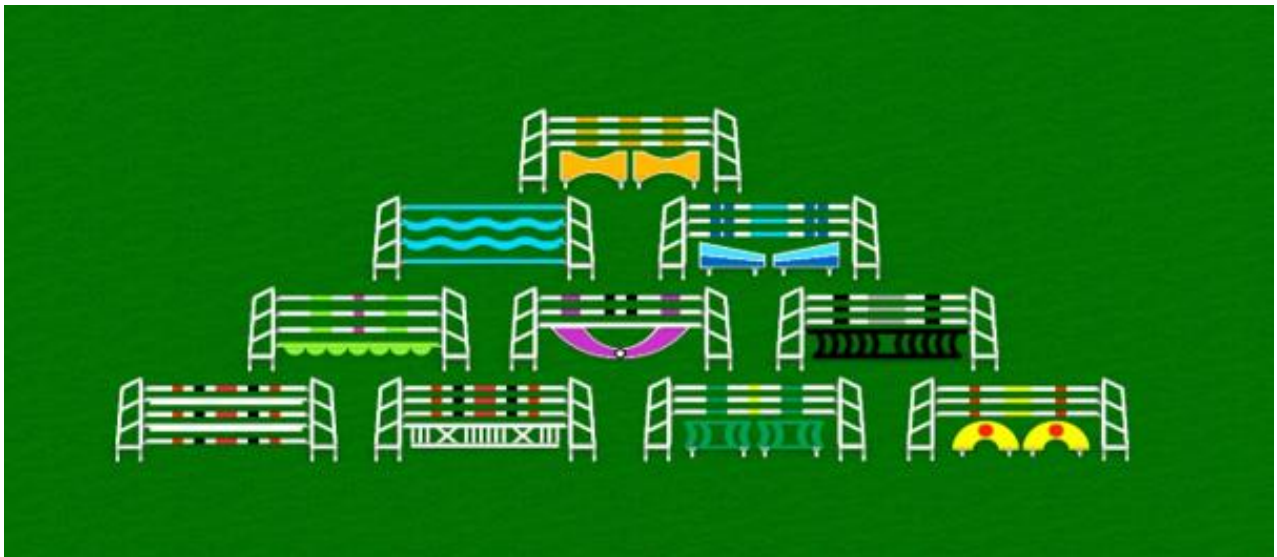

Training Set "10" Aluminum

All jumps are equipped with 4 poles. Fillers with aluminum-feet.

20	Alu-Training Wings	50 x 160 cm	white	
1	Filler	2 pcs.	blue-light blue-white	
1	Filler	2 pcs.	green, alu-feet	
1	Filler	2 pcs.	yellow-red, alu-feet	
1	Filler	2 pcs.	orange-white, alu-feet	
1	Gate	40 x 300 cm	white	
1	Gate	50 x 300 cm	black	
1	Gate	60 x 300 cm	purple-black-white	
1	Plank	30 x 300 cm	light green	
2	Wave Planks	20 x 300 cm	light blue	
2	Planks	14,5 x 300 cm	white	
40	Poles	300 cm	crosswood/quarter cut timber	
80	Cups	20 mm		