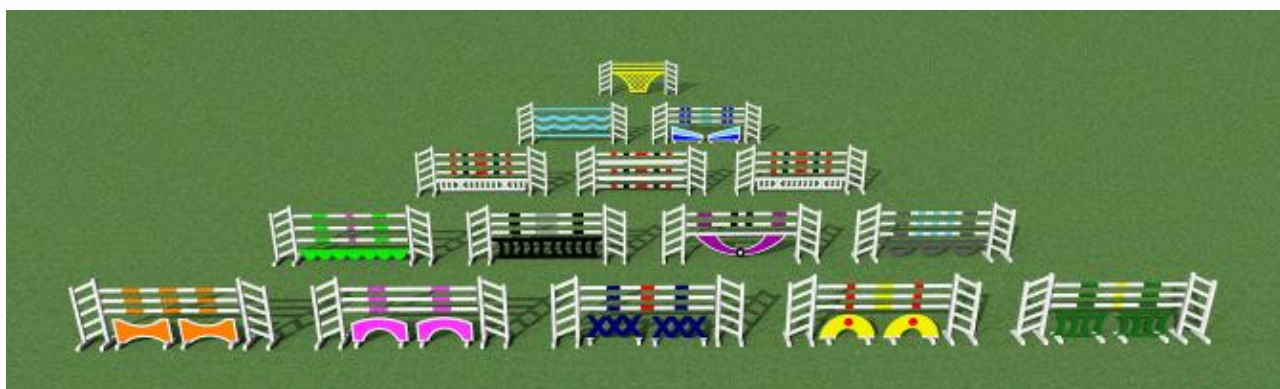

### Training Set "15" Aluminum

*Each jump is equipped with 4 poles.*

<b>30</b>	<b>Alu-Training Wings</b>	50 x 160 cm	white	
<b>1</b>	<b>Filler</b>	2 pcs.	dark blue, alu-feet	
<b>1</b>	<b>Filler</b>	2 pcs.	pink-white, alu-feet	
<b>1</b>	<b>Filler</b>	2 pcs.	blue-light blue-white, alu-feet	
<b>1</b>	<b>Filler</b>	2 pcs.	green, alu-feet	
<b>1</b>	<b>Filler</b>	2 pcs.	yellow-red, alu-feet	
<b>1</b>	<b>Filler</b>	2 pcs.	orange-white, alu-feet	
<b>2</b>	<b>Gates</b>	40 x 300 cm	white	
<b>1</b>	<b>Gate</b>	50 x 300 cm	black	
<b>1</b>	<b>Gate</b>	50 x 300 cm	grey	
<b>1</b>	<b>Gate</b>	60 x 300 cm	purple-black-white	
<b>1</b>	<b>Gate</b>	100 x 250 cm	yellow	
<b>1</b>	<b>Plank</b>	30 x 300 cm	light green	
<b>2</b>	<b>Wave Planks</b>	20 x 300 cm	light blue	
<b>2</b>	<b>Planks</b>	14,5 x 300 cm	white	
<b>56</b>	<b>Poles</b>	300 cm	crosswood/quarter cut timber	
<b>4</b>	<b>Poles</b>	250 cm	crosswood/quarter cut timber	
<b>120</b>	<b>Cups</b>	25 mm		